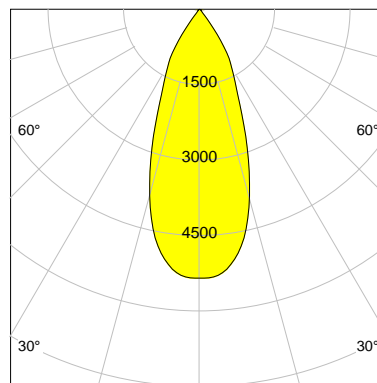

REFLECTOR

Technology	ULTRA
Material	Miro 4 Silver
FWHM	40°
FWTM	71°